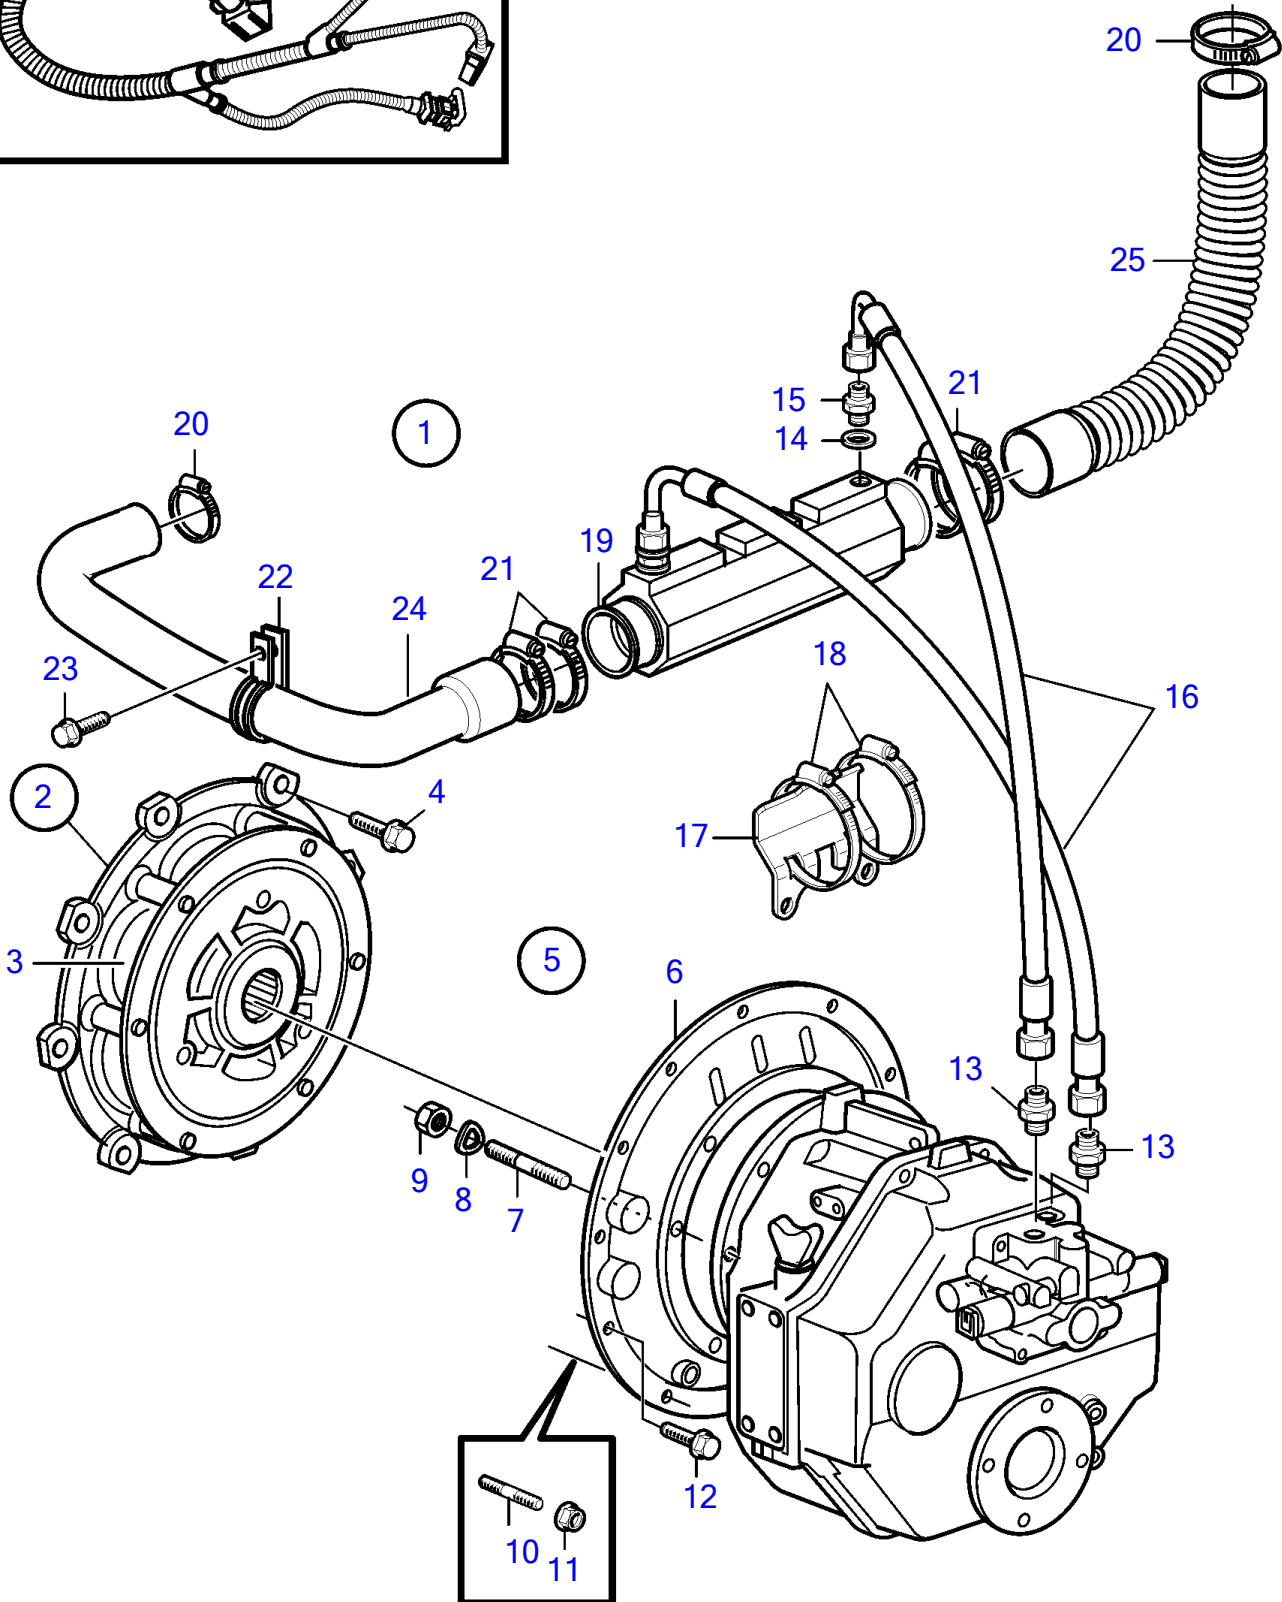

D4-180I-C, D4-180I-D, D4-180I-E, D4-225I-B, D4-225I-C, D4-225I-D, D4-225I-E

25234

D4-180I-C, D4-180I-D, D4-180I-E, D4-225I-B, D4-225I-C, D4-225I-D, D4-225I-E

REF	PART NO.	QTY	DESCRIPTION	NOTES
1		1	Connector kit	
2	21111688	1	▪ Flexible coupling	
3	21509613	1	▪ ▪ Roller kit	Kit includes 4 pcs rubber rollers
4	965185	8	▪ Flange screw	
5	21328166	1	▪ Adapter kit	
6	21328162	1	▪ ▪ Adapter	
7	924075	6	▪ ▪ Stud	
8	942336	6	▪ ▪ Spring washer	
9	971071	6	▪ ▪ Hexagon nut	
10	953067	2	▪ Stud	
11	971095	2	▪ Flange nut	
12	946752	10	▪ Flange screw	
13	941750	2	▪ Nipple	
14	976930	2	▪ Gasket	
15	963948	2	▪ Nipple	
16	3584428	2	▪ Hose	
17	3584438	1	▪ Bracket	
18	943481	2	▪ Hose clamp	
19	3584434	1	▪ Oil cooler	
20	961671	1	▪ Hose clamp	
21	961672	1	▪ Hose clamp	
22	969354	1	▪ Clamp	
23	946440	1	▪ Flange screw	
24	3583844	1	▪ Hose	
25	3588788	1	▪ Hose	
26	40005753	1	▪ Wiring harness	
	3883882	1	Wiring harness	For earlier version.