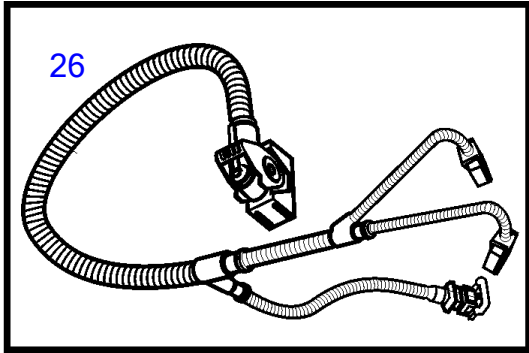

D4-180I-C, D4-180I-D, D4-180I-E, D4-225I-B, D4-225I-C, D4-225I-D, D4-225I-E

25234

D4-180I-C, D4-180I-D, D4-180I-E, D4-225I-B, D4-225I-C, D4-225I-D, D4-225I-E

REF	PART NO.	QTY	DESCRIPTION	NOTES
1		1	Connector kit	
2	21111688	1	▪ Flexible coupling	
3	21509613	1	▪ ▪ Roller kit	Kit includes 4 pcs rubber rollers
4	965185	8	▪ Flange screw	
5	21328166	1	▪ Adapter kit	
6	21328162	1	▪ ▪ Adapter	
7	924075	6	▪ ▪ Stud	
8	942336	6	▪ ▪ Spring washer	
9	971071	6	▪ ▪ Hexagon nut	
10	953067	2	▪ Stud	
11	971095	2	▪ Flange nut	
12	946752	10	▪ Flange screw	
13	941750	2	▪ Nipple	
14	976930	2	▪ Gasket	
15	963948	2	▪ Nipple	
16	3584428	2	▪ Hose	
17	3584438	1	▪ Bracket	
18	943481	2	▪ Hose clamp	
19	3584434	1	▪ Oil cooler	
20	961671	1	▪ Hose clamp	
21	961672	1	▪ Hose clamp	
22	969354	1	▪ Clamp	
23	946440	1	▪ Flange screw	
24	3583844	1	▪ Hose	
25	3588788	1	▪ Hose	
26	40005753	1	▪ Wiring harness	
	3883882	1	Wiring harness	For earlier version.